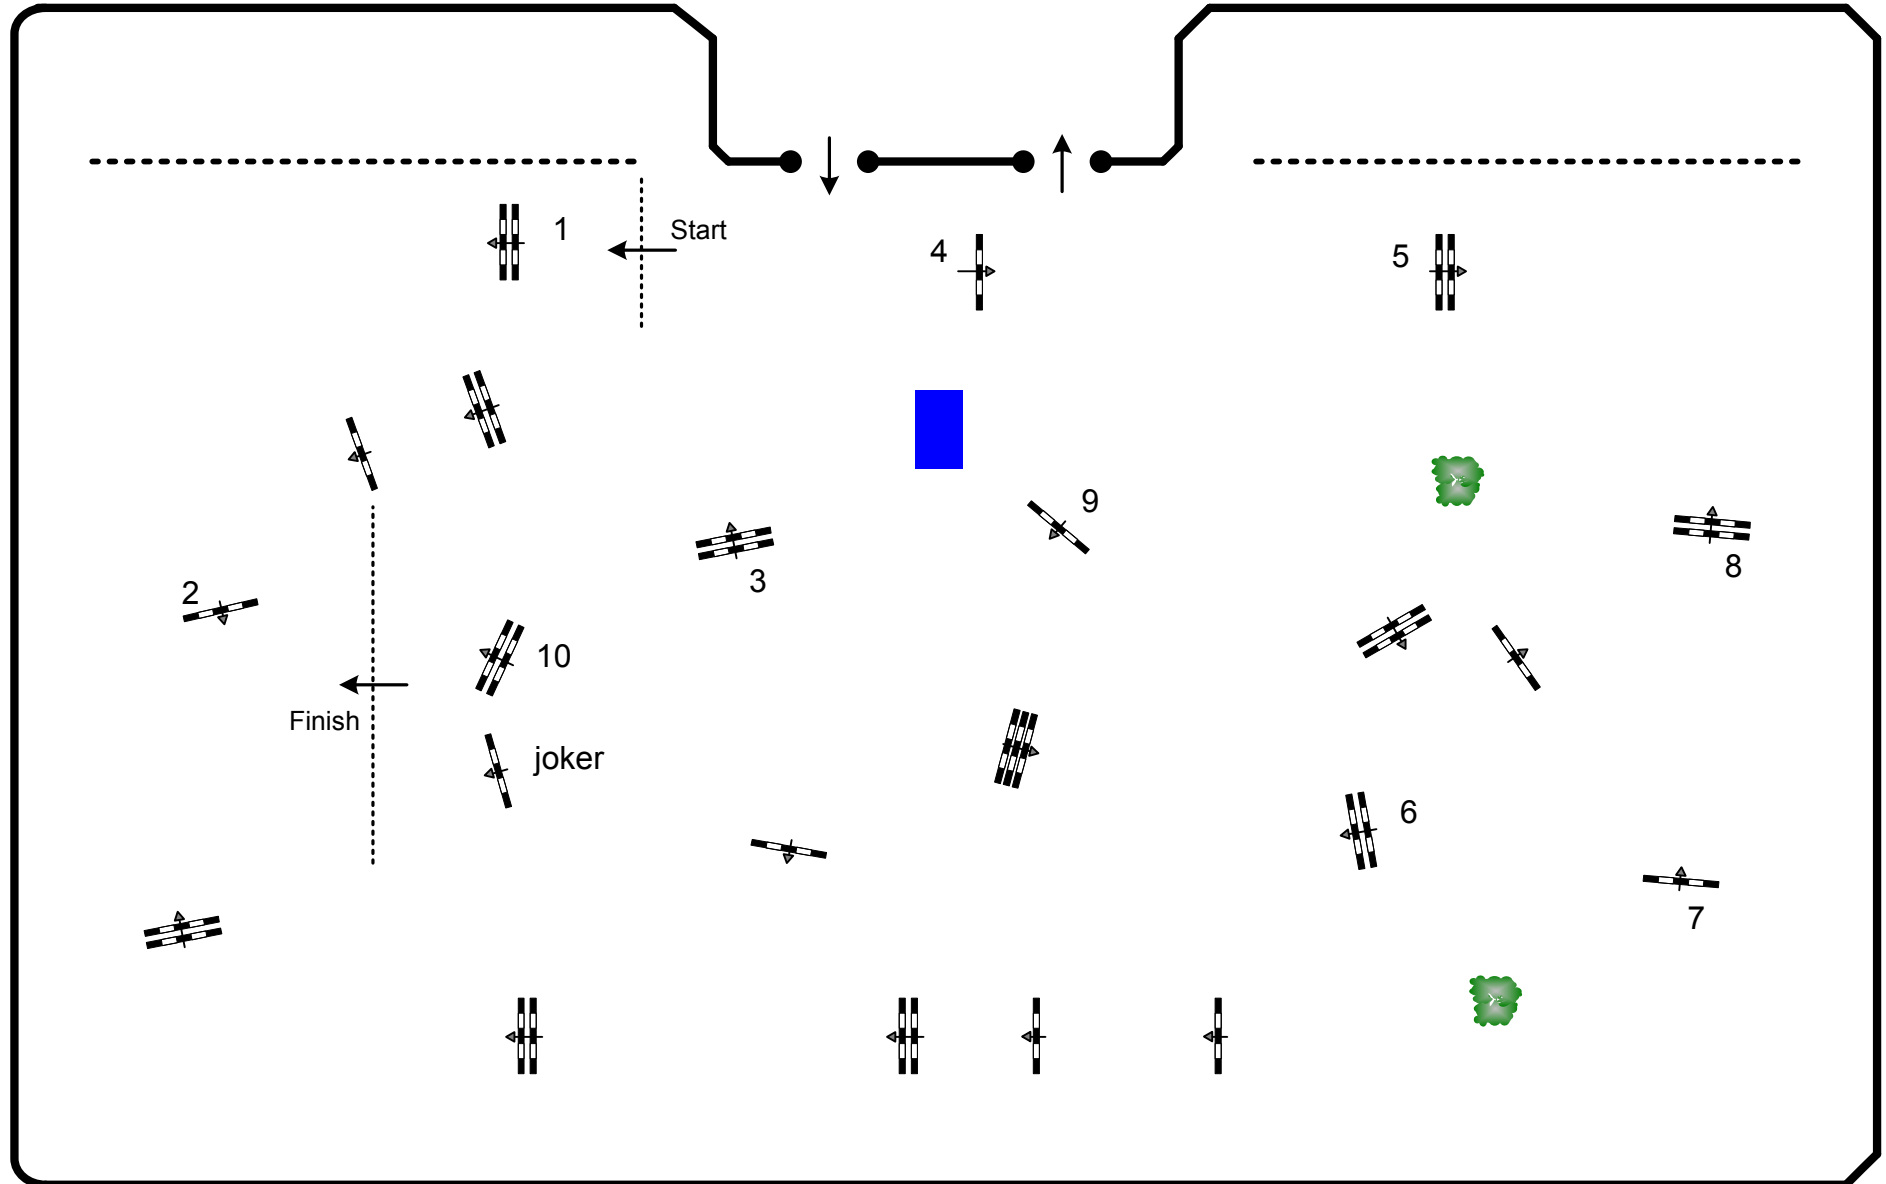

# CSIO 3\* Lisboa 2011

Competition: 7 – Famous Grouse 1,40m - Accumulator

28th May 2011

Table: A	Speed: 350 m/min	Obstacles: 11	Jump Off: N/A	2nd Jump-off: N/A
National RG: N/A	Length: 405 m	Efforts: 10	Length: 0 m	Length: 0 m
FEI RG / Art. 269	Time allowed: 70 sec	Penalty sec: N/A	Time allowed: 0 sec	Time allowed: 0 sec
Height: 1,40 m	Time limit: 140 sec	Closed combination: N/A	Time limit: 0 sec	Time limit: 0 sec

C.D.: Bernardo Costa Cabral (POR)